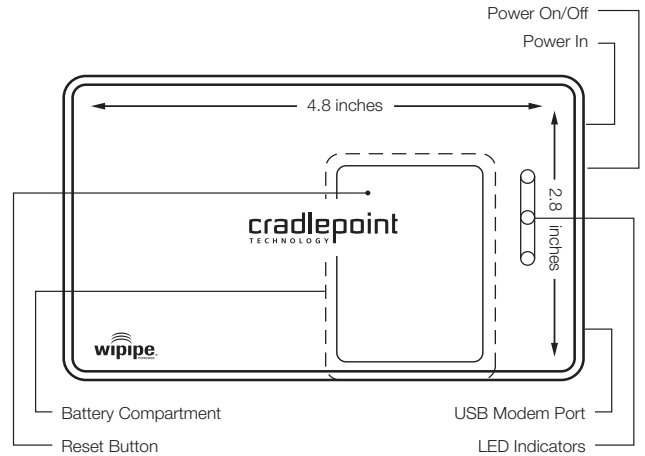

Connects with any WiFi-enabled device:

PHS300

3G/4G Personal WiFi Hotspot

SPECIFICATIONS

MODEL NAME:	PHS300 Personal WiFi Hotspot
WiFi Standards:	IEEE 802.11 b/g
NETWORK CONNECTIONS AND PORTS:	One (1) USB Modem
BUTTONS/SWITCHES:	Power On/Off Switch, Reset (in battery compartment)
LED INDICATORS:	Power, WLAN (Mobile Broadband), Network Connection
POWER:	Rechargeable Li-Ion Battery, 5V DC, 2.5-3.0A; 100-240V AC
DIMENSIONS:	4.8-in x 2.9-in x 0.75-in (122mm x 73mm x 18.5mm)
WEIGHT:	3.5 oz. (128g)
TEMPERATURE:	0°C to 50°C (32°F to 120°F) Operating -20°C to 70°C (-4°F to 158°F) Storage
RELATIVE HUMIDITY:	10% - 85% Operating / 5% - 90% Storage
CERTIFICATIONS:	FCC, CE, IC, WiFi Alliance