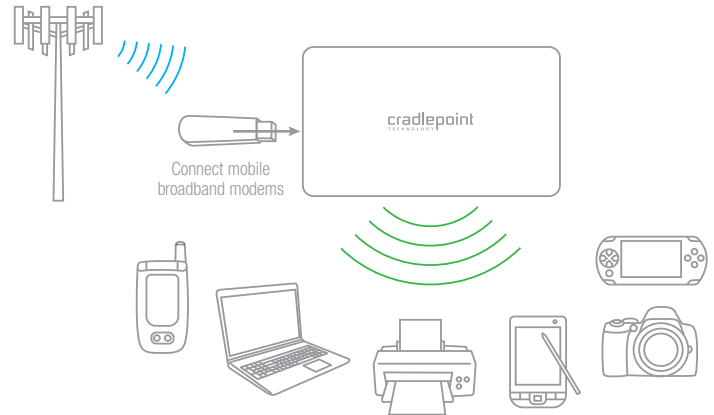

PHS300

3G/4G Personal WiFi Hotspot

Create WiFi from Broadband USB Modem or Tethered Phone

EASY TO USE

The CradlePoint PHS300 Personal WiFi Hotspot is a true plug-in-play solution that creates a powerful WiFi network almost anywhere*. Simply connect up to 16 WiFi enabled devices by plugging in your USB mobile broadband data modem and turning on the PHS300. It's that easy to create you own hotspot wherever you are - no more searching or paying for WiFi when you're out and about.

COMPACT AND PORTABLE

Our most portable wireless router, the CradlePoint PHS300 comes standard with a fully rechargeable Li-Ion battery providing hours of access even when no power outlets are in sight. The PHS300 provides full WiFi functionality when recharging. At just under 3" x 5", the PHS300 is a perfection solution for those on the go. Take the PHS300 everywhere you need secure, reliable WiFi access.

SECURE AND RELIABLE

Powered by WiPipe™ technology, PHS300 requires minimal setup and maintenance, including pre-installed software for right-out-of-the-box simplicity. Standard in the PHS300 are security features like multiple WiFi-encryption modes like WEP and WPA/WPA2 (Personal & Enterprise) and built-in firewall, which prevent unauthorized use of your connection. With no additional software to load, you'll be up and running in minutes.

PHS300
FEATURES